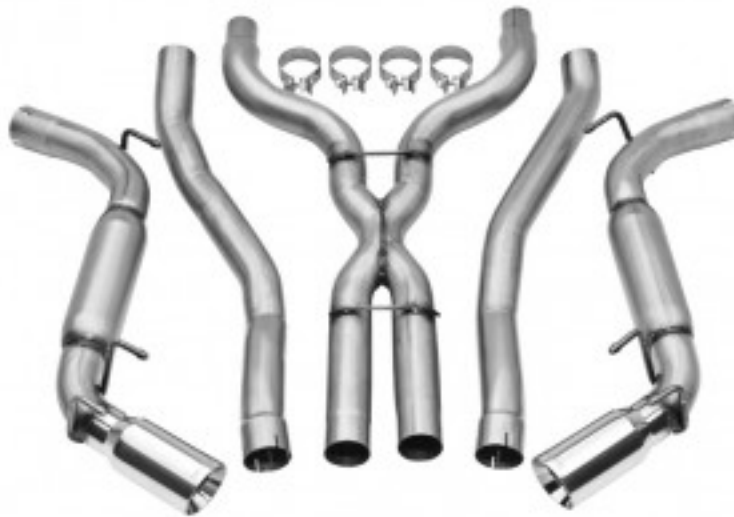

Thank You for your interest in Dynomax® Performance Exhaust!

Below you'll find Exhaust System Information for your:

**2010 Chevrolet Camaro 6.2 Liter V8 - (Exc. Ground Effects Package), Cat-Back System, Aggressive Tone;**  
**2013-2011 Chevrolet Camaro 6.2 Liter V8 - Coupe, (Exc. Ground Effects Package), Cat-Back System,**  
**Aggressive Tone**

APPLICATIONS	PART NUMBER	DESCRIPTION	EXIT LOCATION
2010 Chevrolet Camaro 6.2 Liter V8 - (Exc. Ground Effects Package), Cat-Back System, Aggressive Tone; 2013-2011 Chevrolet Camaro 6.2 Liter V8 - Coupe, (Exc. Ground Effects Package), Cat-Back System, Aggressive Tone	39496	Dual - 3" Cat-Back system - DynoMax® Race Bullet Mufflers	4