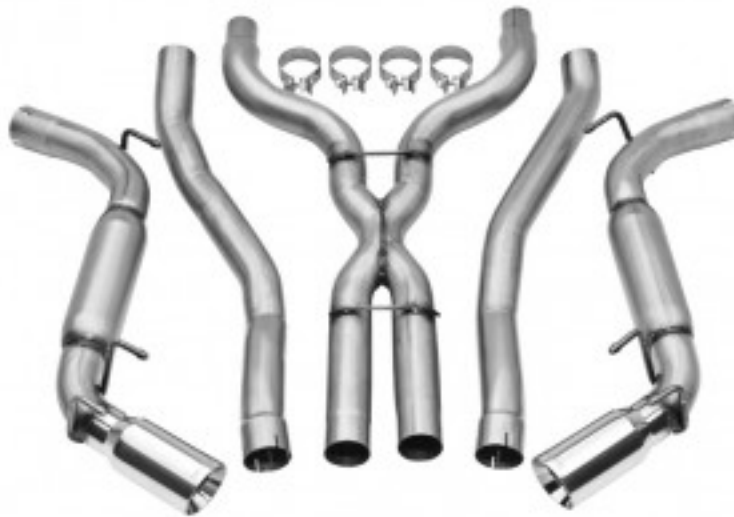

Thank You for your interest in Dynomax® Performance Exhaust!

Below you'll find Exhaust System Information for your:

2010 Chevrolet Camaro 6.2 Liter V8 - (Exc. Ground Effects Package), Cat-Back System, Aggressive Tone;
2013-2011 Chevrolet Camaro 6.2 Liter V8 - Coupe, (Exc. Ground Effects Package), Cat-Back System,
Aggressive Tone

APPLICATIONS	PART NUMBER	DESCRIPTION	EXIT LOCATION
2010 Chevrolet Camaro 6.2 Liter V8 - (Exc. Ground Effects Package), Cat-Back System, Aggressive Tone; 2013-2011 Chevrolet Camaro 6.2 Liter V8 - Coupe, (Exc. Ground Effects Package), Cat-Back System, Aggressive Tone	39496	Dual - 3" Cat-Back system - DynoMax® Race Bullet Mufflers	4