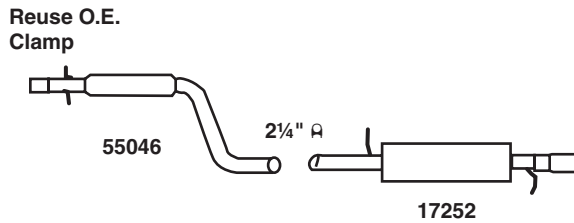

17304

Installing a high performance exhaust system has never been easier. These new direct fit systems have been designed to follow OEM routing and mounting points exactly. You don't have to cut or weld brackets and pipes to muffler bodies.

Now you can "bolt-on" a complete DynoMax high performance system — featuring the power boosting Ultra Flo Muffler.

**VOLKSWAGEN BEETLE**

**KIT CONTAINS:**

- (1) 17252 MUFFLER
- (1) 55046 PIPE
- (1) 2 1/4" CLAMP

**APPLICATION DATA**

Year	Cyl.	Model & Engine
1998-99	4	Volkswagen New Beetle w/2.0L Eng.