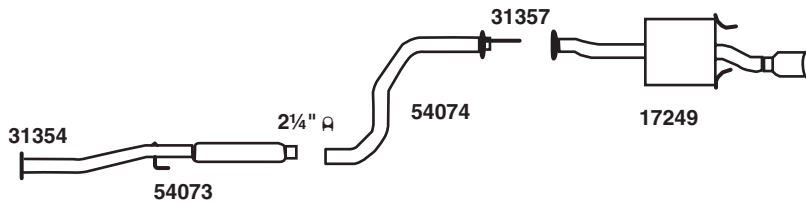

17301

Installing a high performance exhaust system has never been easier. These new direct fit systems have been designed to follow OEM routing and mounting points exactly. You don't have to cut or weld brackets and pipes to muffler bodies.

Now you can "bolt-on" a complete DynoMax high performance system — featuring the power boosting Ultra Flo Muffler.

HONDA CIVIC

KIT CONTAINS:

- (1) 17249 MUFFLER
- (1) 54073 PIPE
- (1) 54074 PIPE
- (1) 31354 GASKET
- (1) 31357 GASKET
- (1) 2 1/4" CLAMP

APPLICATION DATA

Year	Cyl.	Model & Engine
1996-99	4	Honda Civic EX, 2 Dr./4Dr. w/1.6L VTEC Eng.